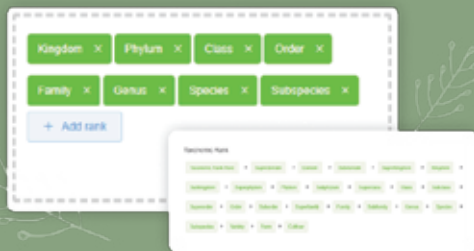

# 4 Exclusive Functions in MiBotany

Find the specimen you are searching for in just a few clicks

Quickly search specimen records from the tremendous database.

Auto-generated specimen labels

Automatically generate specimen and barcode labels from specimen data.

Customize your own Taxonomic Classification

Flexible taxonomic classification management.

Easy integration of the existing database to MiBotany

Professional assessment of inheritance database converts to MiBotany.