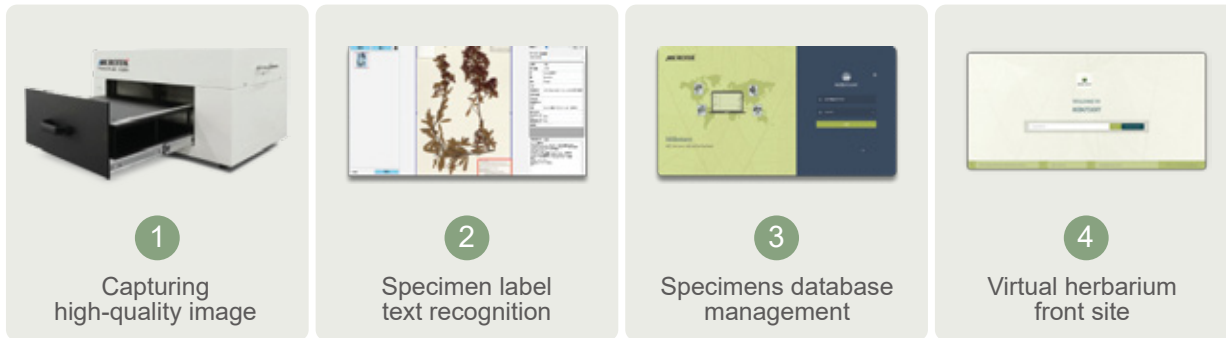

# ALL for Your Virtual Herbarium

The World **1** Virtual Herbarium Solution  
One-step virtualization for your tons of specimen collections

ObjectScan 1600/1600H

Become an expert in **3** minutes

Feature	Digital Camera	ObjectScan1600/1600H 
Operation	Complex	Simple 
Scalability	Deformed	1:1 
Facility	High Standard	Casual 
Resolution	Normal	High Quality 
Capture	Quick 	A Few

**60** seconds to digitize a specimen and get data in texts

ScanWizard-Botany

# 4 Exclusive Functions in MiBotany

Find the specimen you are searching for in just a few clicks

Quickly search specimen records from the tremendous database.

Auto-generated specimen labels

Automatically generate specimen and barcode labels from specimen data.