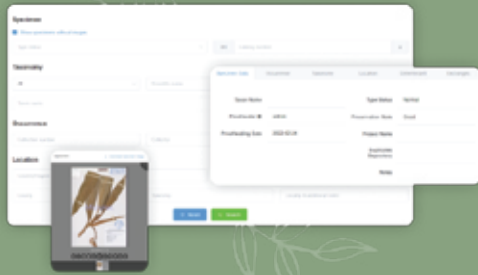

# ALL for Your Virtual Herbarium

The World **1** Virtual Herbarium Solution  
One-step virtualization for your tons of specimen collections

ObjectScan 1600/1600H

Become an expert in **3** minutes

Feature	Digital Camera	ObjectScan1600/1600H 
Operation	Complex	Simple 
Scalability	Deformed	1:1 
Facility	High Standard	Casual 
Resolution	Normal	High Quality 
Capture	Quick 	A Few

**60** seconds to digitize a specimen and get data in texts

ScanWizard-Botany

# 4 Exclusive Functions in MiBotany

Find the specimen you are searching for in just a few clicks

Quickly search specimen records from the tremendous database.

Auto-generated specimen labels

Automatically generate specimen and barcode labels from specimen data.