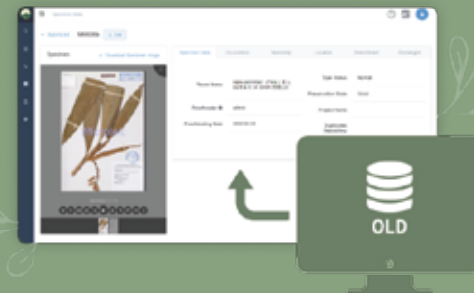

Over **40** clients worldwide choose our solution