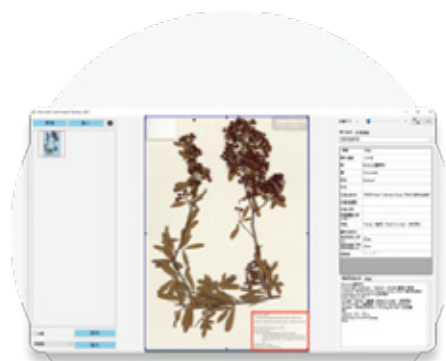

# ALL for Your Virtual Herbarium

The World **1** Virtual Herbarium Solution  
One-step virtualization for your tons of specimen collections

ObjectScan 1600/1600H

Become an expert in **3** minutes

Feature	Digital Camera	ObjectScan1600/1600H 
Operation	Complex	Simple 
Scalability	Deformed	1:1 
Facility	High Standard	Casual 
Resolution	Normal	High Quality 
Capture	Quick 	A Few

**60** seconds to digitize a specimen and get data in texts

ScanWizard-Botany

# 4 Exclusive Functions in MiBotany

Find the specimen you are searching for in just a few clicks

Quickly search specimen records from the tremendous database.

Auto-generated specimen labels

Automatically generate specimen and barcode labels from specimen data.